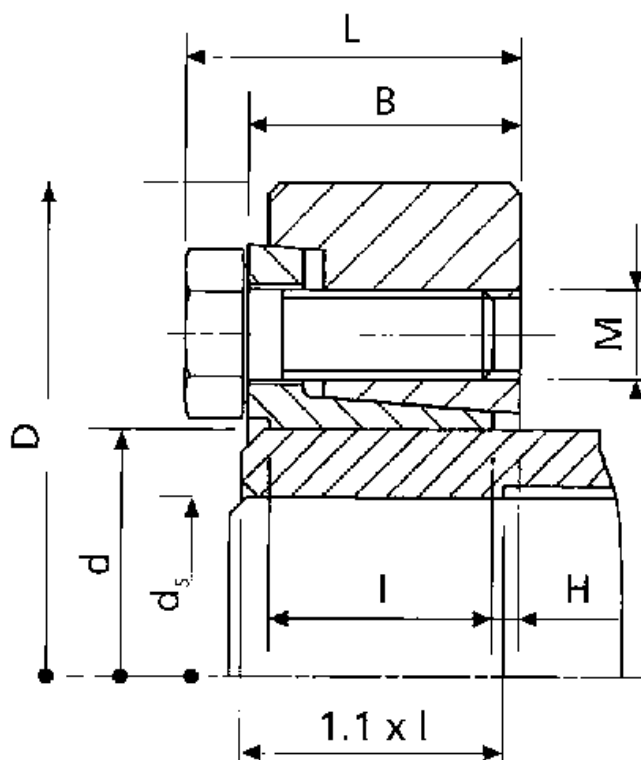

Article number: 437800062

Description: Rota-fix shaft-hub connection SB 62

## Measures

B mm	= 29.0	M mm	= M8
d H8 mm	= 62	T N m torque	= 2300
D mm	= 110.0	Ts N m bolt tightening torque	= 34
ds mm	= 48		
F kN torque	= 96		
H	= 3.0		
I mm	= 24.5		
L mm	= 34.5		